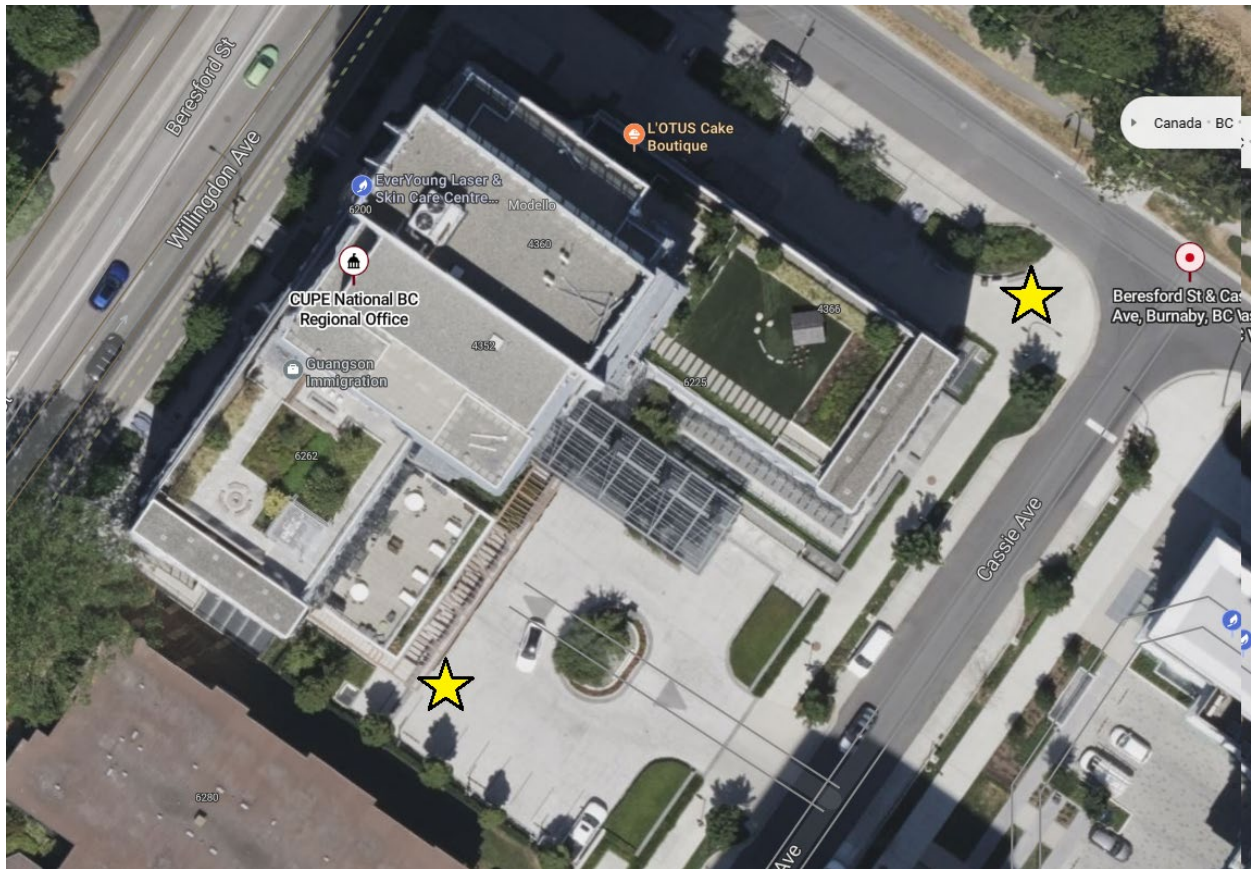

Smoking Reminder CUPE BC Regional Office

Please note that smoking is only permitted in the **loading bay area** of the CUPE BC Regional Office (Modello Building) property and that all other areas are non-designated for smoking.

The loading bay is located to the left of the underground parking garage entrance facing Cassie Avenue.

Please also ensure to dispose of cigarette butts and ashes in the provided ashtray, not on the ground nor in any of the planters on premise. Both CUPE National and CUPE BC have received numerous complaints from the Modello building management around the incorrect disposal of cigarette butts, and we want to respect the space we share with the building residents.

Just around the corner from the CUPE Office building entrance, there is also a public ashtray on top of a garbage can (located on the corner of Beresford and Cassie Avenue near a bench). The location is marked with a yellow star on the image below: