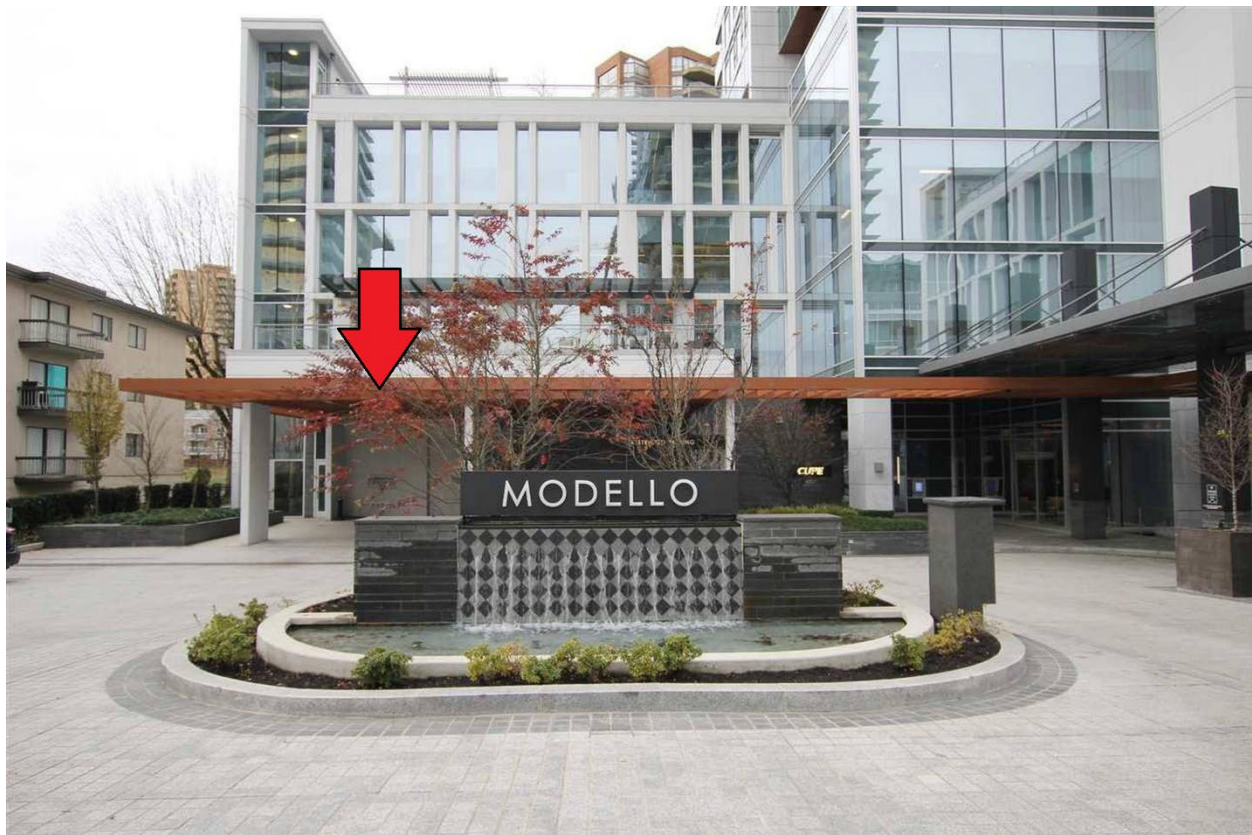

Smoking Reminder CUPE BC Regional Office

Please note that smoking is only permitted in the **loading bay area** of the CUPE BC Regional Office (Modello Building) property and that all other areas are non-designated for smoking.

The loading bay is located to the left of the underground parking garage entrance facing Cassie Avenue.

Please also ensure to dispose of cigarette butts and ashes in the provided ashtray, not on the ground nor in any of the planters on premise. Both CUPE National and CUPE BC have received numerous complaints from the Modello building management around the incorrect disposal of cigarette butts, and we want to respect the space we share with the building residents.

Just around the corner from the CUPE Office building entrance, there is also a public ashtray on top of a garbage can (located on the corner of Beresford and Cassie Avenue near a bench). The location is marked with a yellow star on the image below: