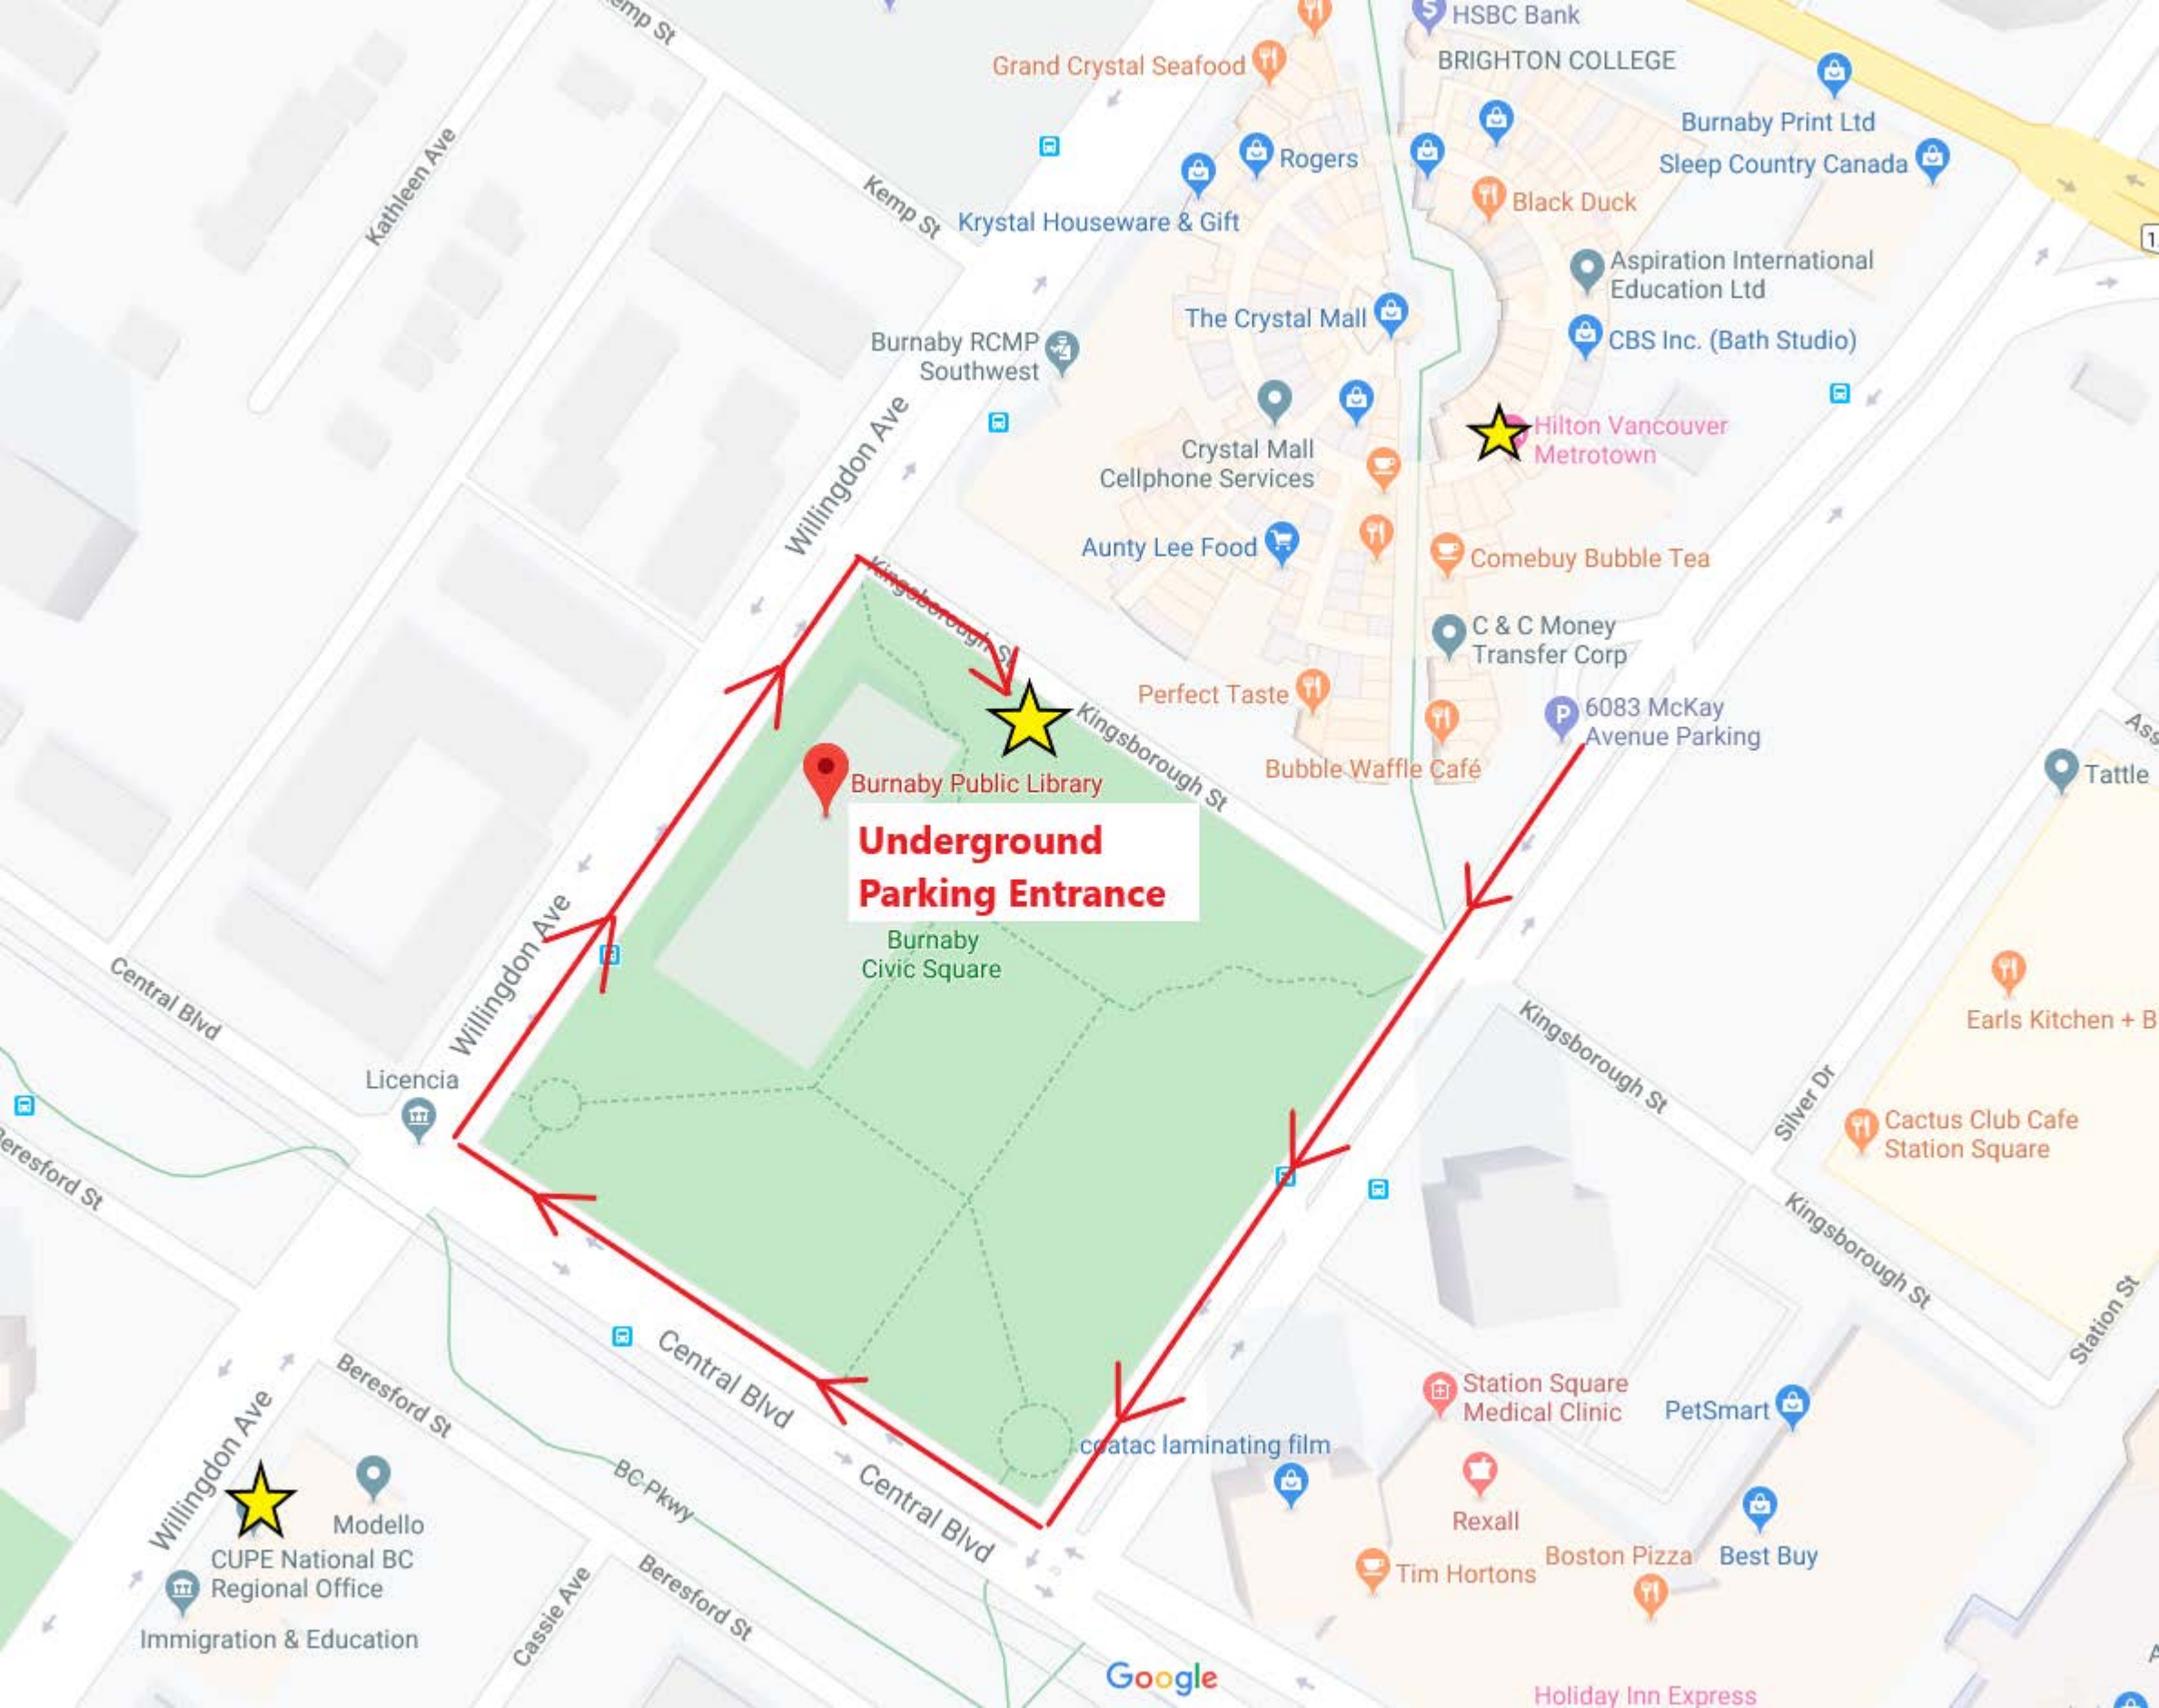

# CUPE's new BC Regional and Division offices are located at 6222 Willingdon Avenue in Burnaby.

This map highlights some of the nearby parking options for visitors. We encourage visitors to consider taking public transportation as our new office has easy access to major transit routes. The nearest skytrain stations are the Patterson and Metrotown stations, and there is also a bus loop at Metrotown.

- Burnaby Public Parking (3 Free Hours)
- Paid Parking Lot
- Free street parking with no time limit
- Free street parking with 2 hour time limit
- Metered street parking with time limit (typically 2 hours)

**Underground  
Parking Entrance**

Burnaby Public Library

Burnaby  
Civic Square

Hilton Vancouver  
Metrotown

Willingdon Ave  
Immigration & Education  
CUPE National BC  
Regional Office  
Modello

Station Square  
Medical Clinic  
PetSmart  
Rexall  
Tim Hortons  
Boston Pizza  
Best Buy